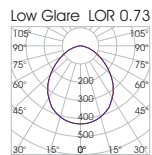

DISC Trimless

HIGH POWER
HIGH EFFICIENCY

Weight

	Ø257mm	Ø387mm	Ø567mm	Ø837mm	Ø1117mm	Ø1407mm
<i>HIGH POWER</i>	12W	26W	58W	124W	215W	337W
<i>HIGH EFFICIENCY</i>	5W	10W	21W	46W	80W	124W
Weight	1.18Kgs	2.59Kgs	4.48Kgs	9.40Kgs	15.30Kgs	23.70Kgs

HIGH POWER

HIGH EFFICIENCY