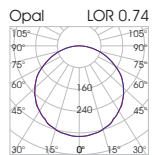

DISC Trimless

HIGH POWER
HIGH EFFICIENCY

Weight

	Ø257mm	Ø387mm	Ø567mm	Ø837mm	Ø1117mm	Ø1407mm
<i>HIGH POWER</i>	12W	26W	58W	124W	215W	337W
<i>HIGH EFFICIENCY</i>	5W	10W	21W	46W	80W	124W
Weight	1.18Kgs	2.59Kgs	4.48Kgs	9.40Kgs	15.30Kgs	23.70Kgs

HIGH POWER

HIGH EFFICIENCY