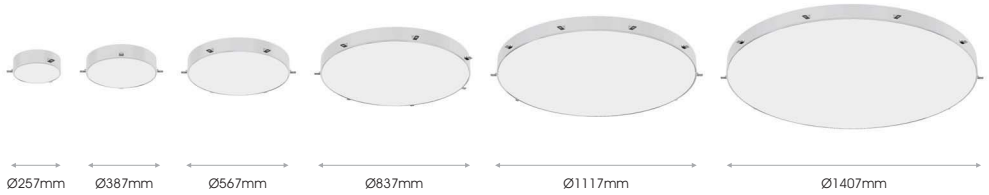

DISC Trimless

HIGH POWER
HIGH EFFICIENCY

Weight

	Ø257mm	Ø387mm	Ø567mm	Ø837mm	Ø1117mm	Ø1407mm
<i>HIGH POWER</i>	12W	26W	58W	124W	215W	337W
<i>HIGH EFFICIENCY</i>	5W	10W	21W	46W	80W	124W
Weight	1.18Kgs	2.59Kgs	4.48Kgs	9.40Kgs	15.30Kgs	23.70Kgs

HIGH POWER

HIGH EFFICIENCY